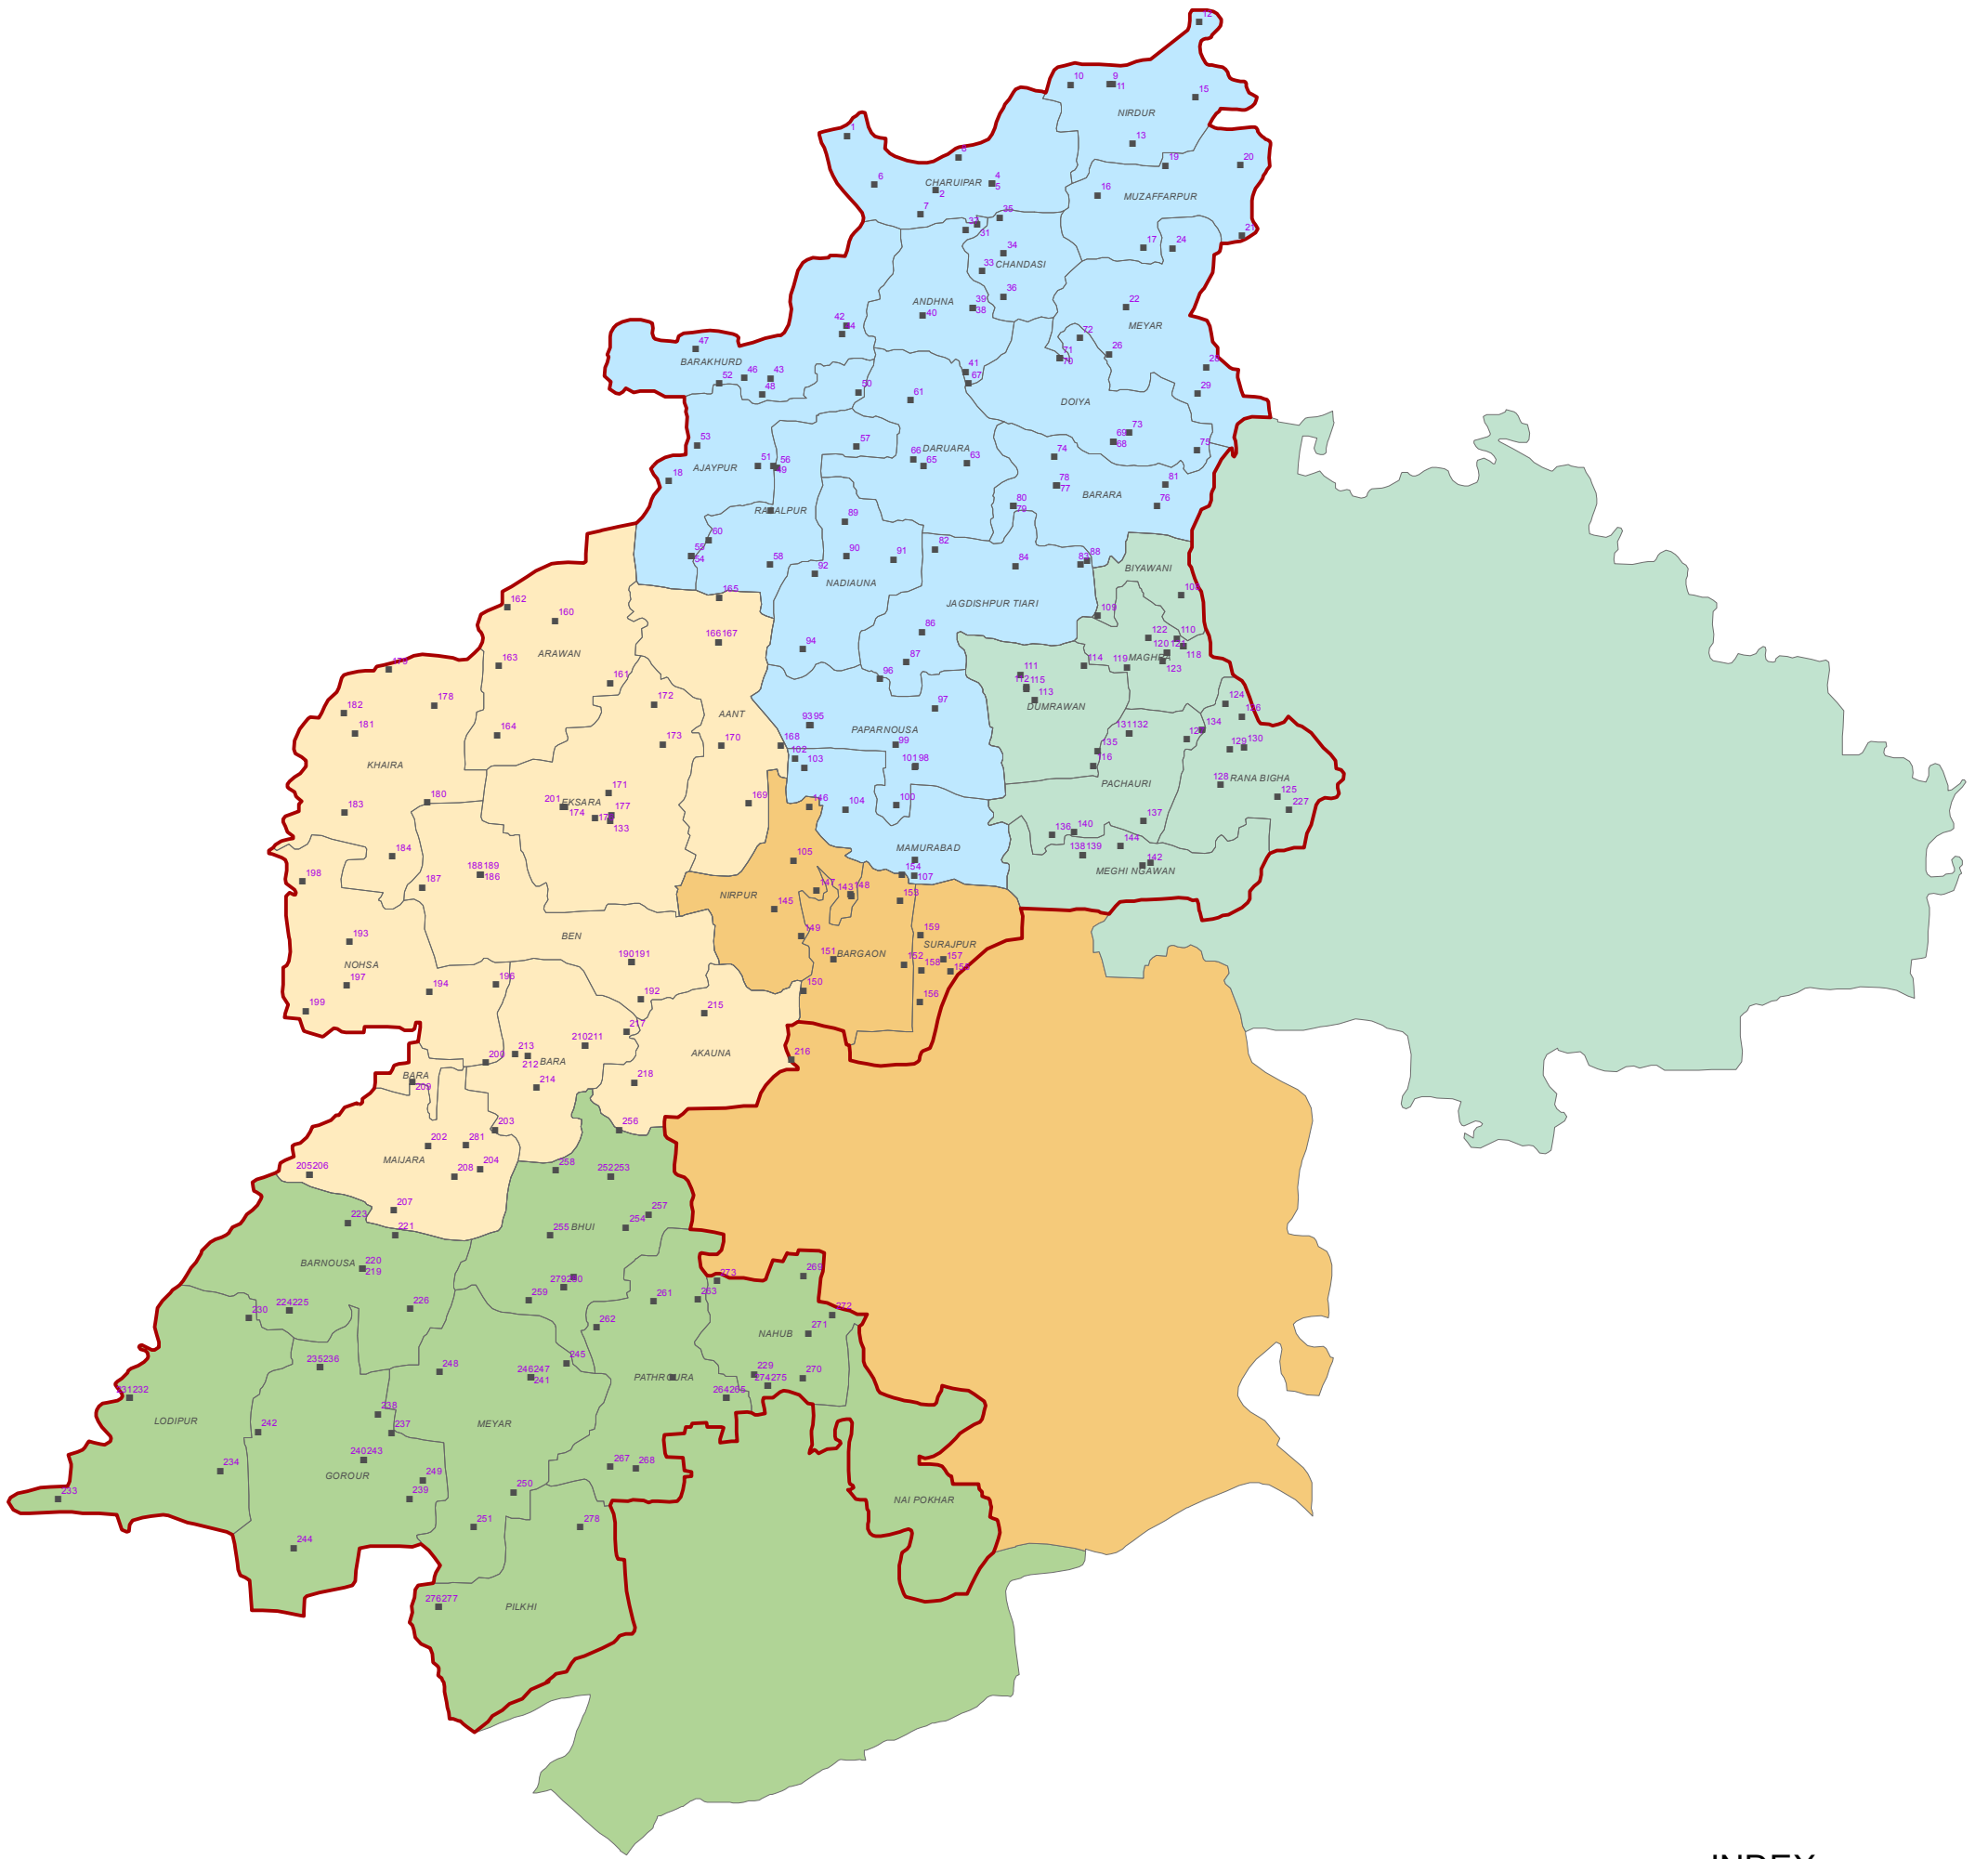

NALANDA ASSEMBLY CONSTITUENCY

CONSTITUENCY CODE:- 176

INDEX

▪	POLLING STATIONS
	ASSEMBLY BOUNDARY
	PANCHAYAT BOUNDARY
BLOCK NAME	
	BEN
	BIHAR
	NOORSARAI
	RAJGIR
	SILAO

PREPARED BY:-

R.F:- 1:150,000