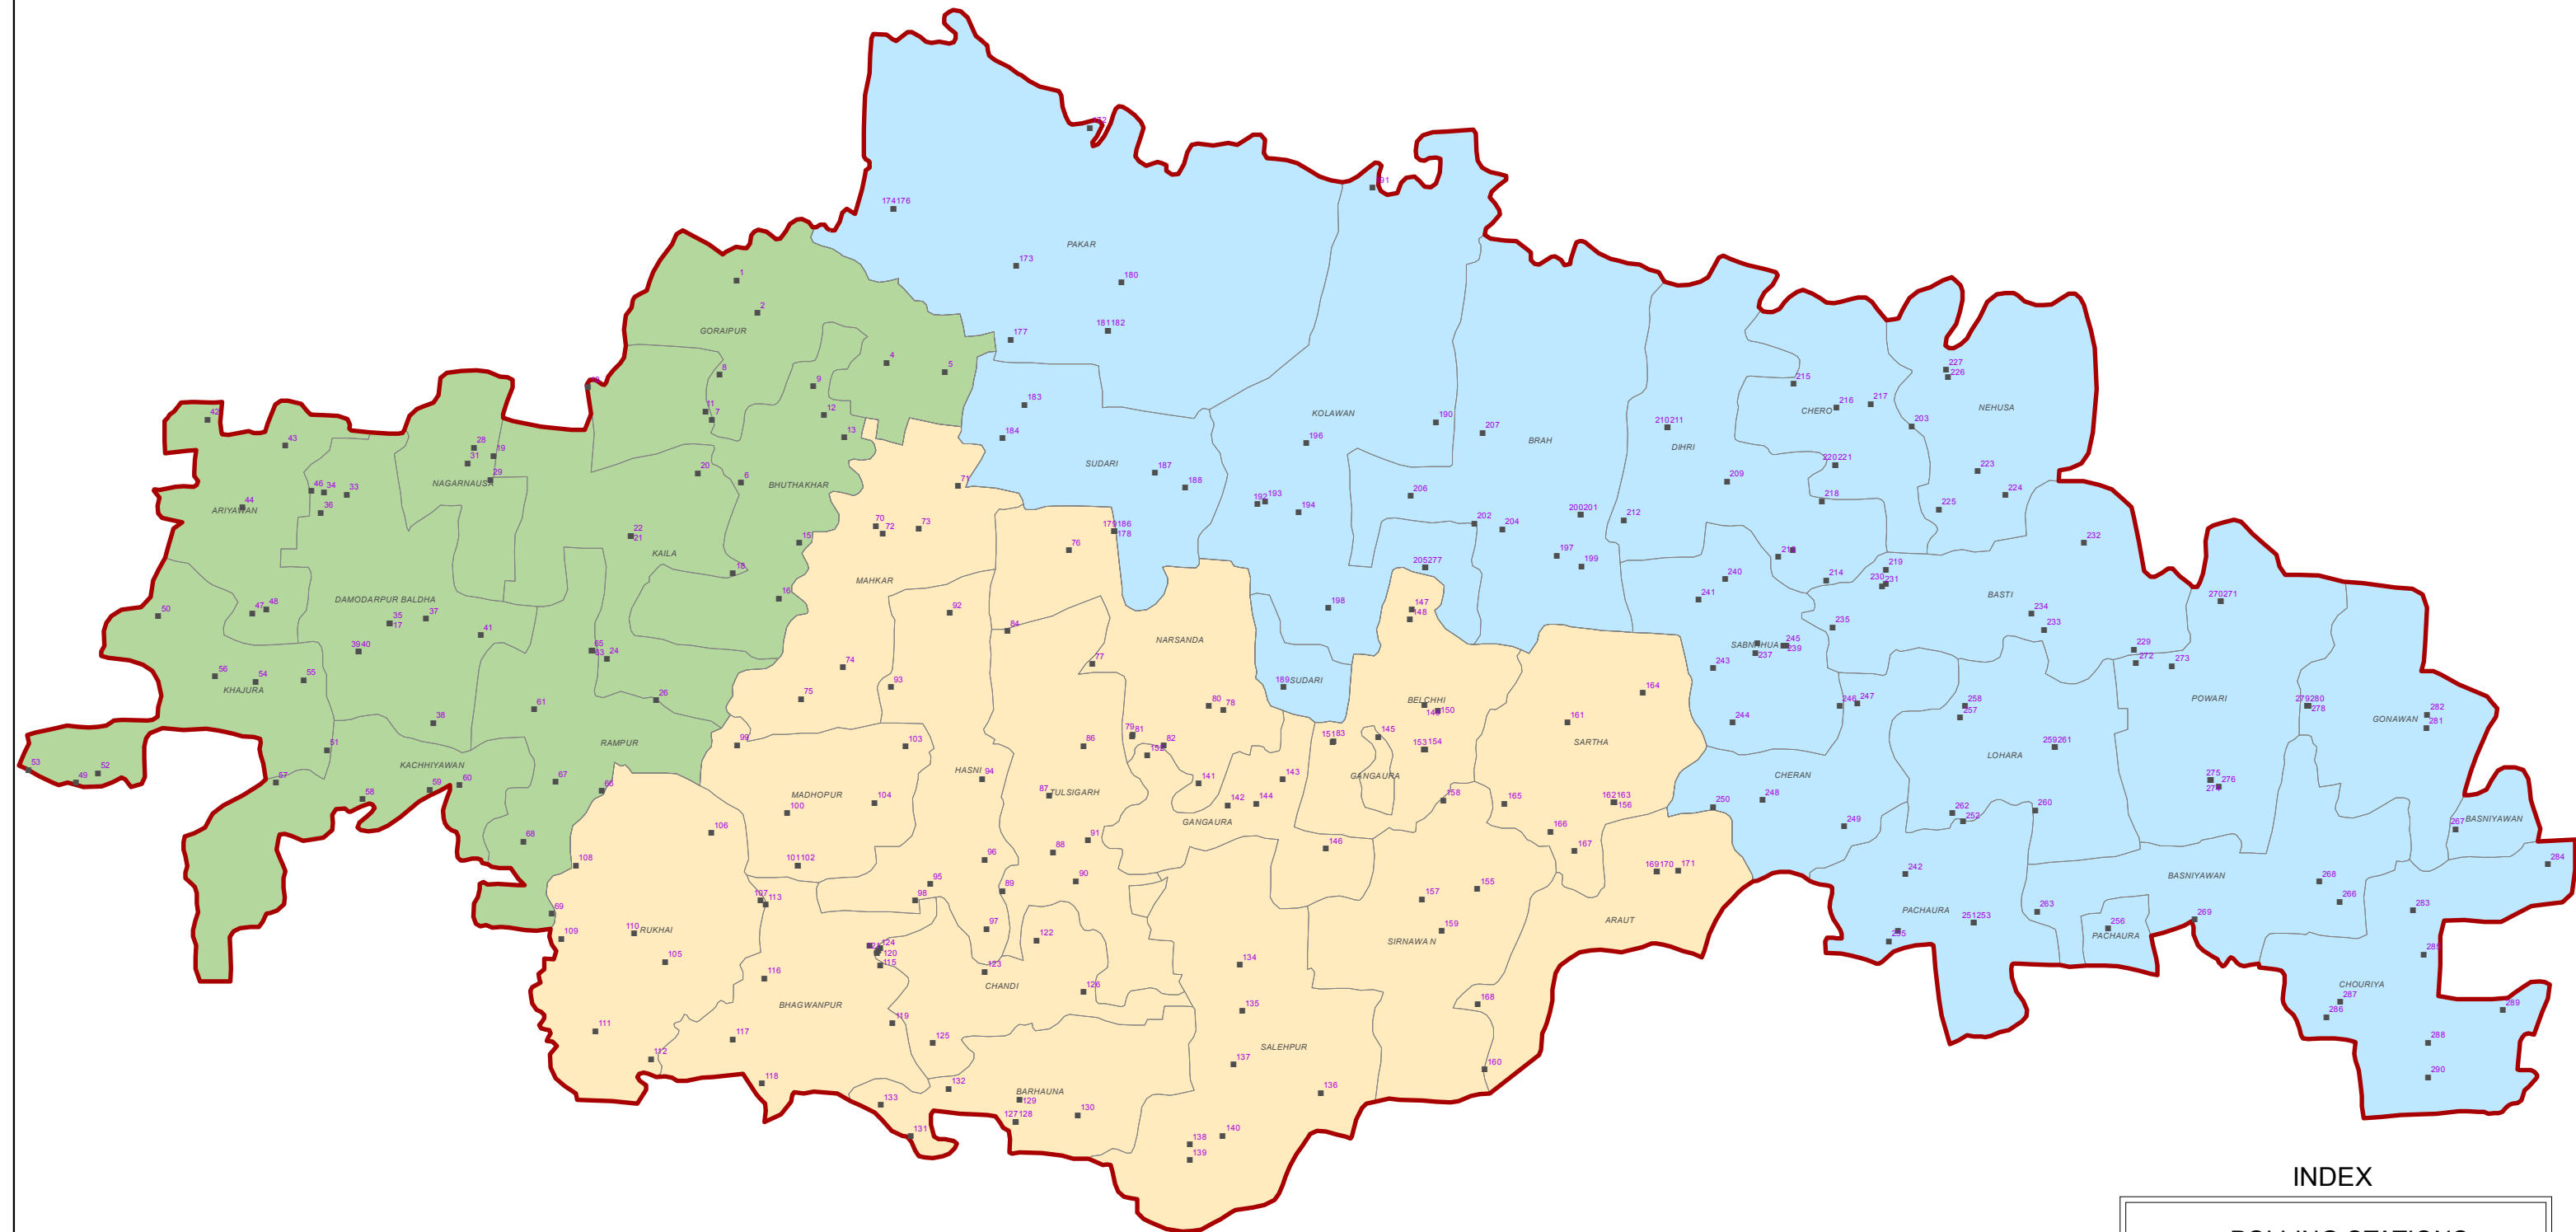

HARNAUT ASSEMBLY CONSTITUENCY

CONSTITUENCY CODE:- 177

INDEX

- POLLING STATIONS
- ASSEMBLY BOUNDARY
- PANCHAYAT BOUNDARY
- BLOCK NAME**
- CHANDI
- HARNAUT
- NAGAR NAUSA

PREPARED BY:-

R.F:- 1:100,000