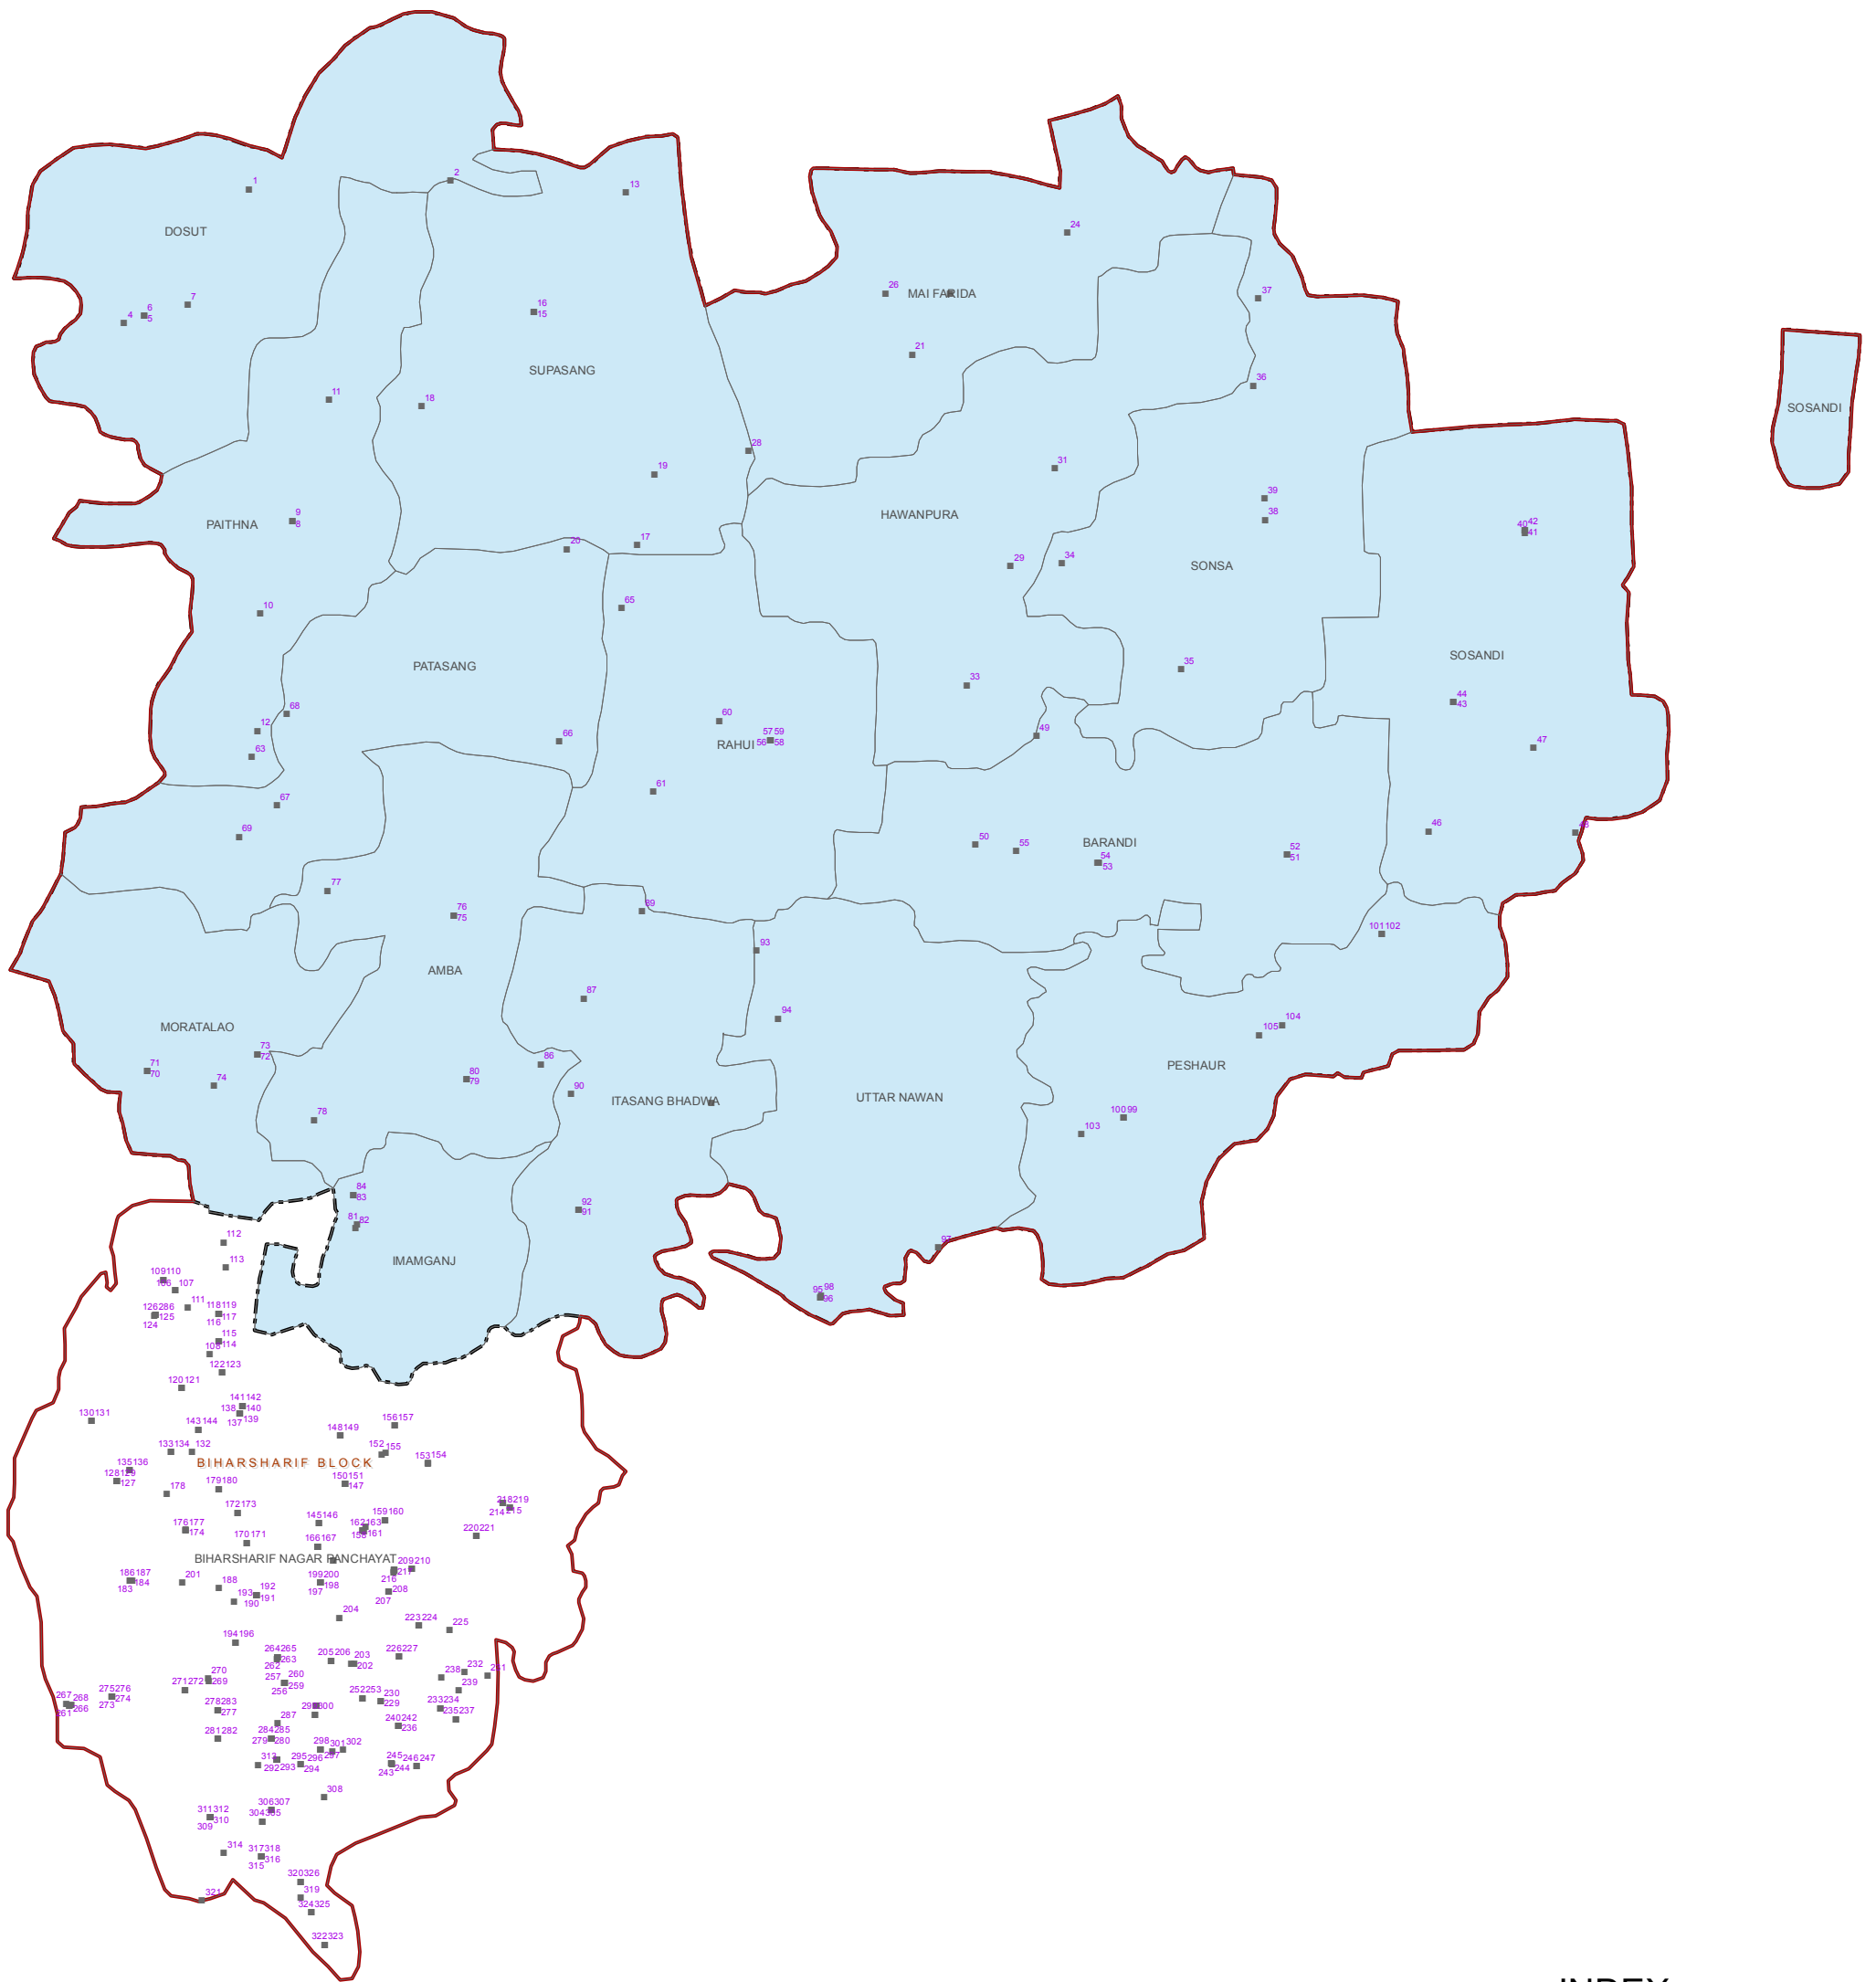

# BIHARSHARIF ASSEMBLY CONSTITUENCY

CONSTITUENCY CODE :- 172

## INDEX

▪	POLLING STATIONS
□	PANCHAYAT BOUNDARY
▭	ASSEMBLY BOUNDARY
▭	RAHUI BLOCK

PREPARED BY:-

R.F: 1:65,000