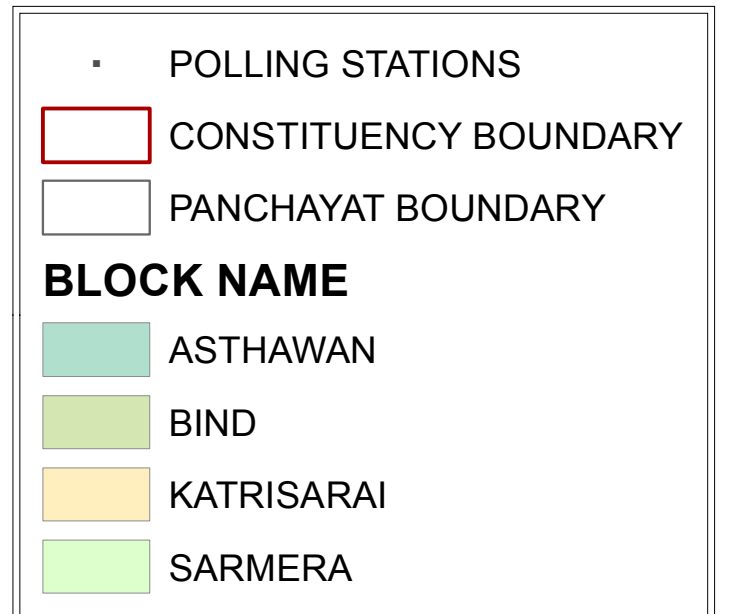

ASTHAWAN ASSEMBLY CONSTITUENCY

CONSTITUENCY CODE :- 171

INDEX

PREPARED BY:-

R.F:- 1:130,000