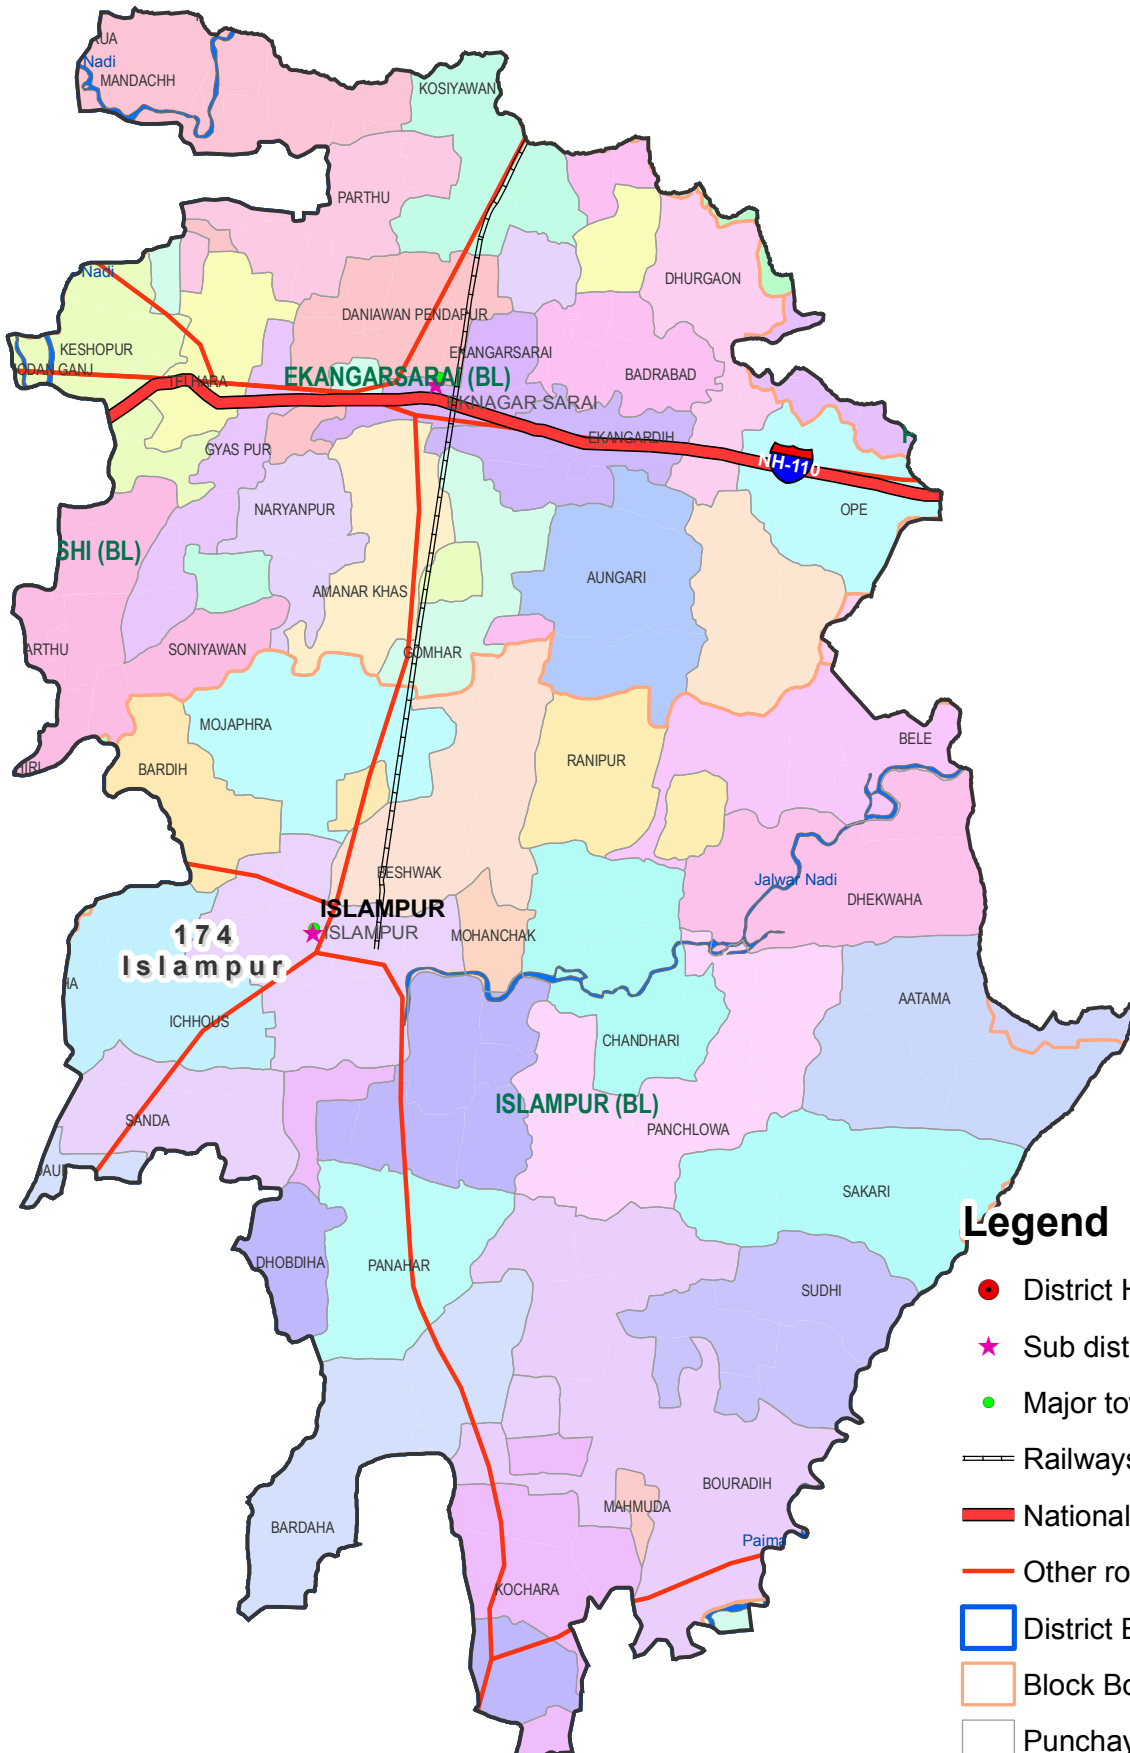

Assembly Constituency map

State : BIHAR

District : NALANDA

AC Name : 174 - Islampur

Legend

- District Head Quarters
- ★ Sub district hqs
- Major towns
- Railways
- National Highways
- Other roads
- District Boundary
- Block Boundary
- Panchayat Boundary
- River