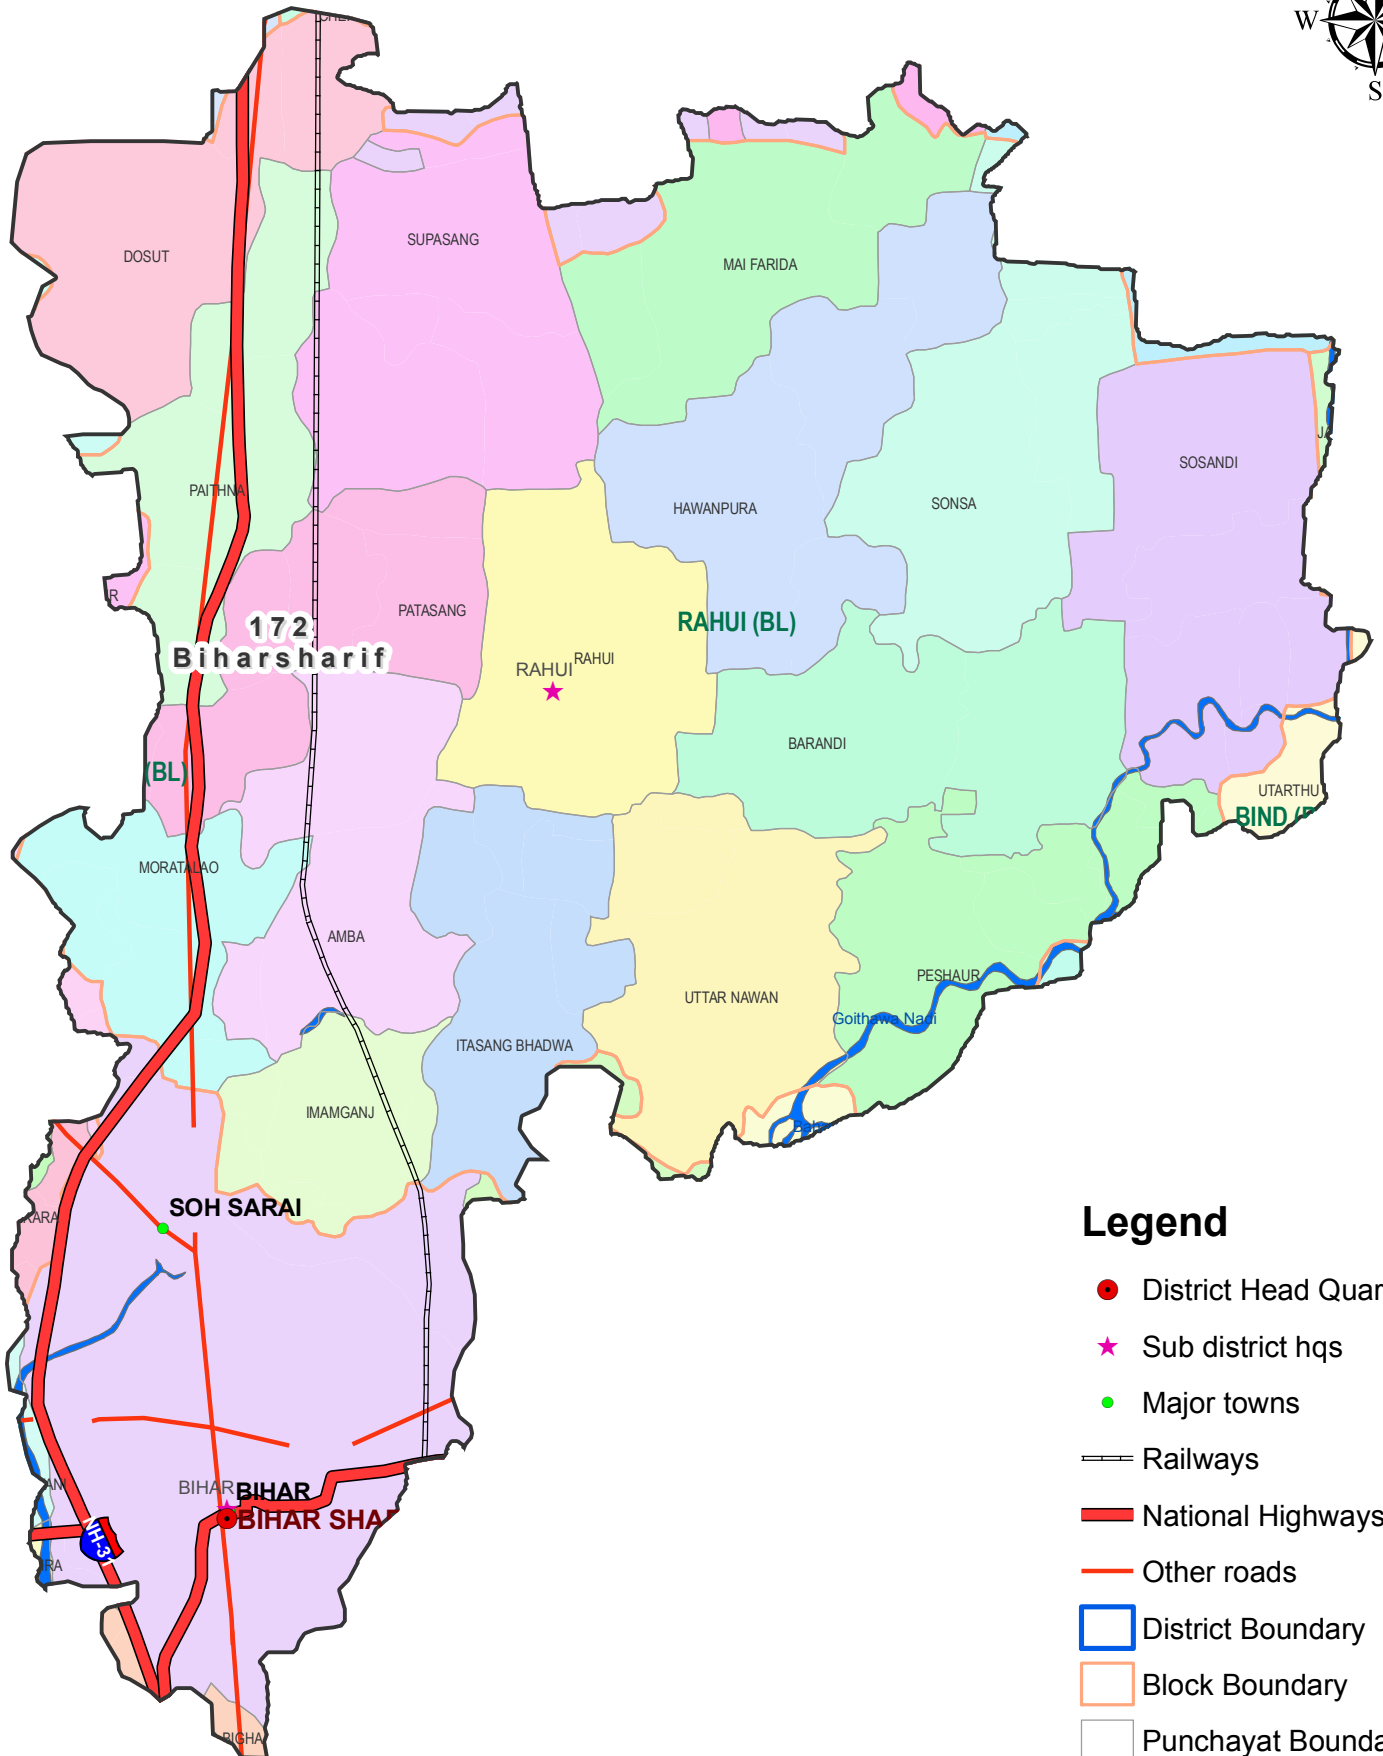

Assembly Constituency map

State : BIHAR

District : NALANDA

AC Name : 172 - Biharsharif

Legend

- District Head Quarters
- ★ Sub district hqs
- Major towns
- Railways
- National Highways
- Other roads
- District Boundary
- Block Boundary
- Panchayat Boundary
- River